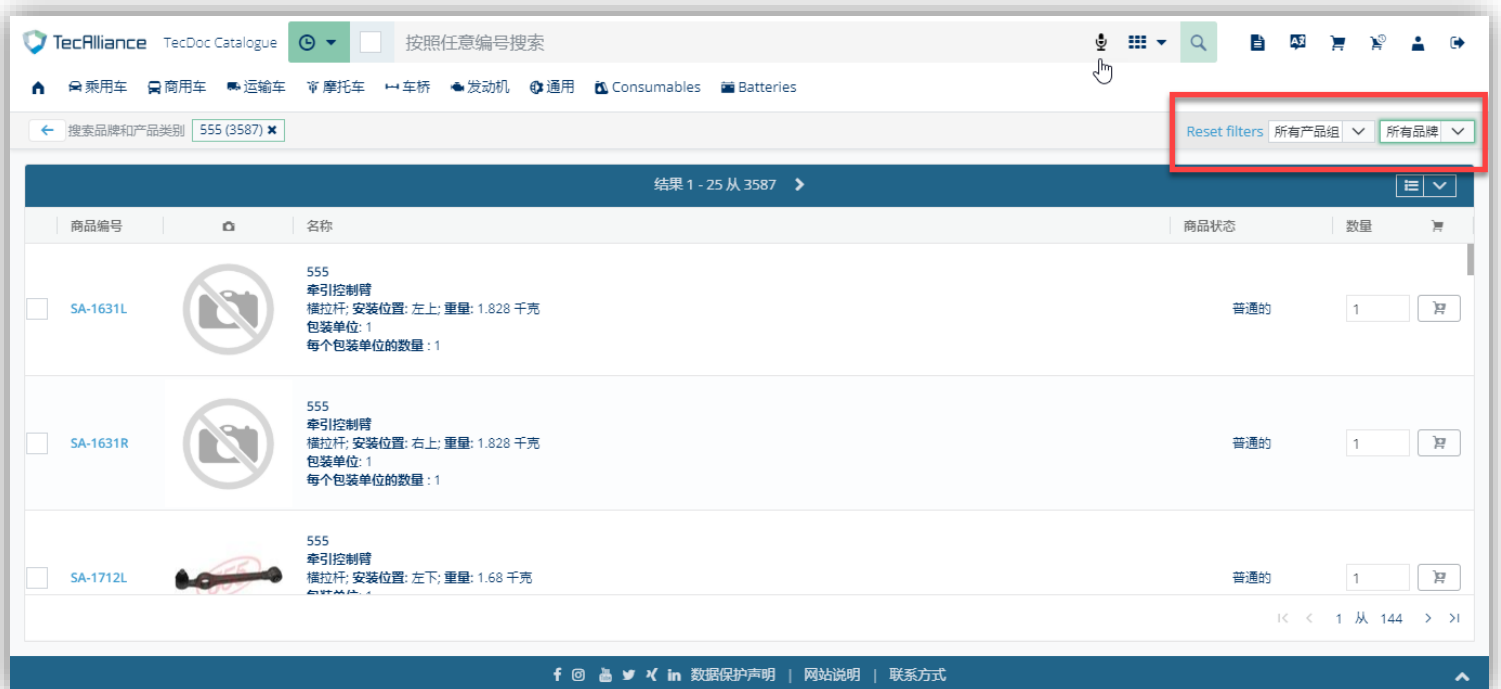

搜索结果可以通过“过滤器”进行进一步搜索。