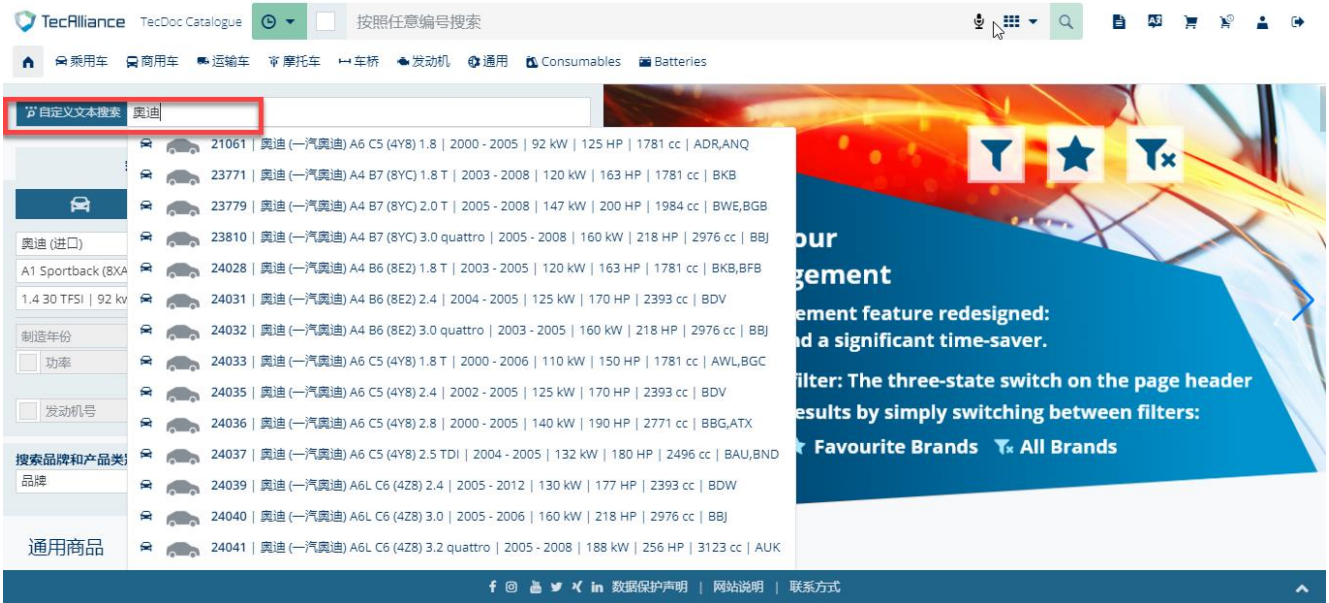

④ **自定义文本搜索：** 在框内输入汽车品牌、车型名称、发动机号码、排量、功率等相关车型信息，可以搜索出相关内容