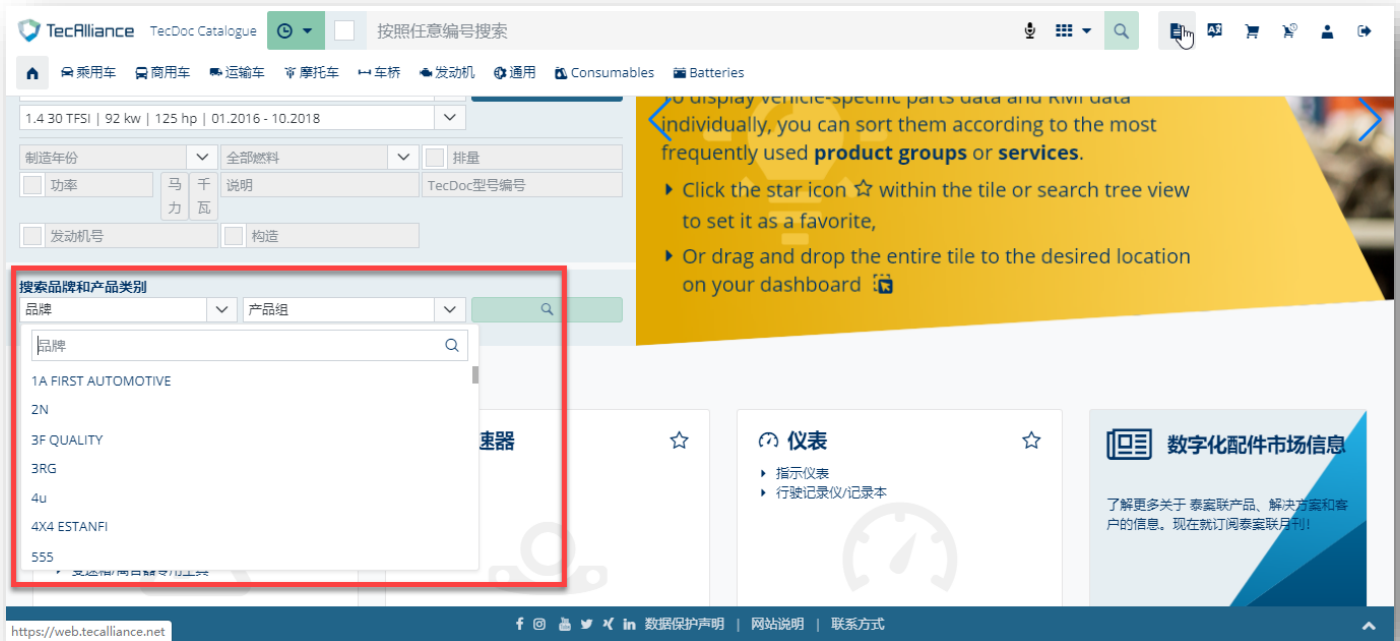

③ 根据配件品牌及产品组搜索：直接选择配件品牌和产品组，就可以查询到相关配件。